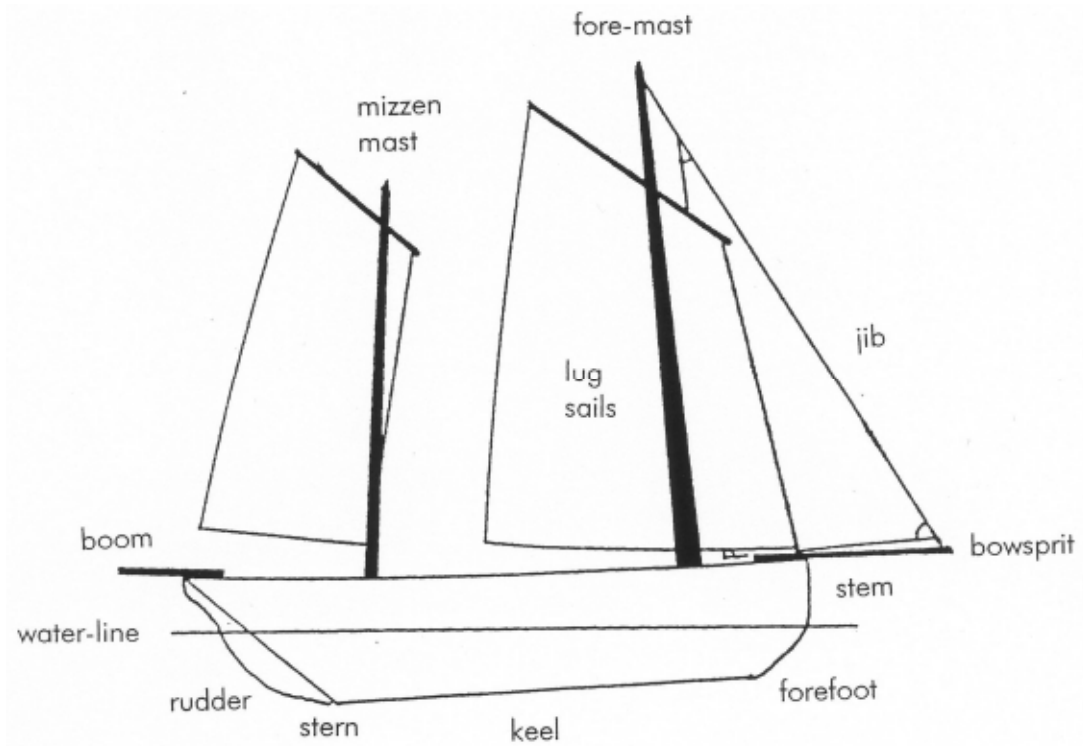

The Scaffie and the Fifie were the two most popular east coast fishing boat designs in the second half of the 19th century.

Scaffie

Fifie